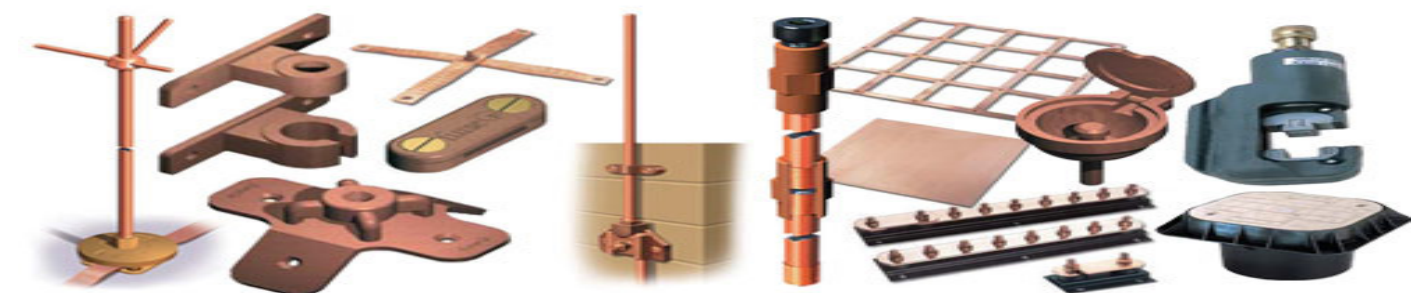

EARTH RODS & ACCESSORIES

(SOLID & COPPER BONDED)	EARTH PIT
COPPER TAPE	CHEMICALS